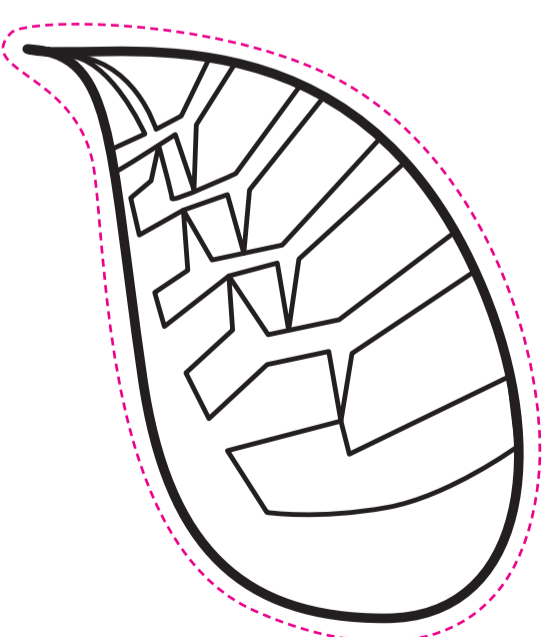

Build-a-Bug

ANATOMY SHEET

- ABDOMEN SHAPES -

Build-a-Bug

ANATOMY SHEET

- THORAX & LEGS -

diggers

swimming legs

fluffy legs

gripping legs

jumping legs
(enlarged femora)

long back legs

long legs

- HEAD SHAPES -

Build-a-Bug

ANATOMY SHEET

- ANTENNAE -

rounded triangle

long

sensory pits

pyramid

horned

short & branched

bent

long & clubbed

long

Build-a-Bug

ANATOMY SHEET

- EYES -

- MOUTH PARTS -

above and below

compound eyes
with 3 small eyes