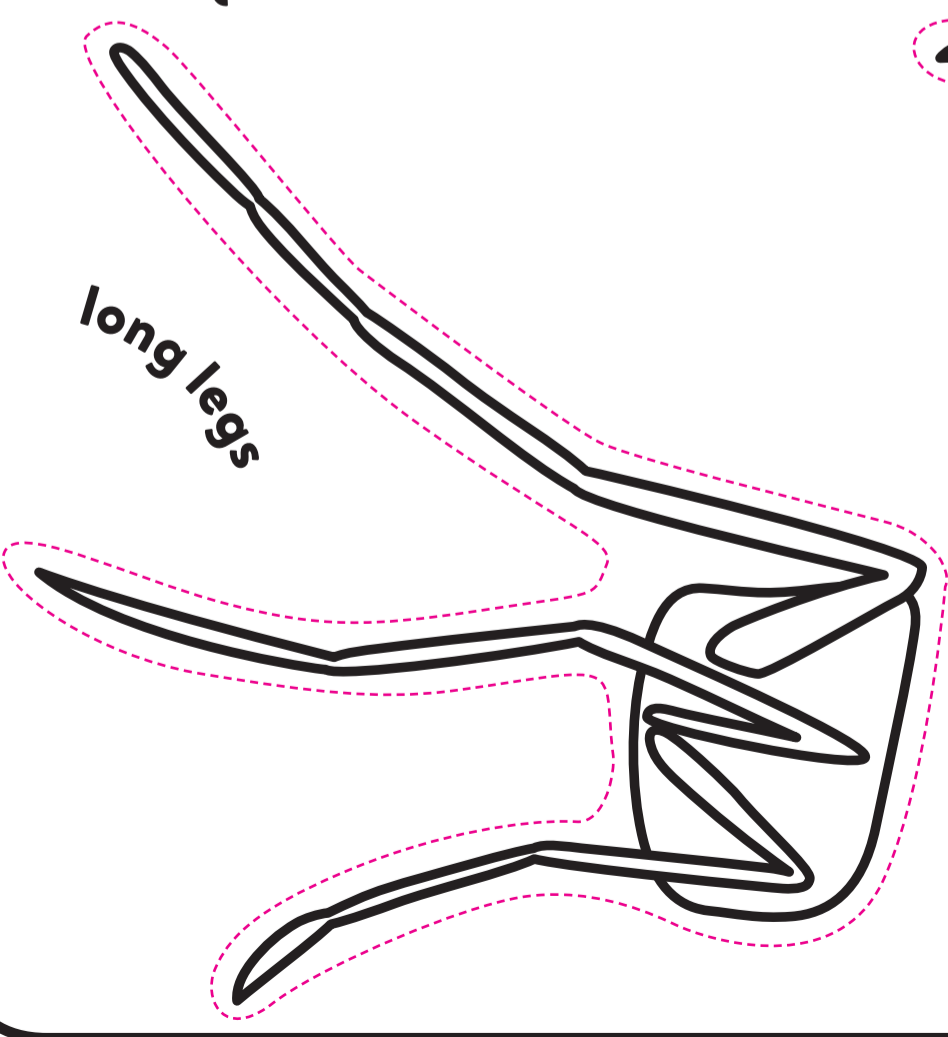

Build-a-Bug

ANATOMY SHEET

- ABDOMEN SHAPES -

Build-a-Bug

ANATOMY SHEET

- THORAX & LEGS -

diggers

swimming legs

fluffy legs

gripping legs

jumping legs
(enlarged femora)

long back legs

long legs

- HEAD SHAPES -

Build-a-Bug

ANATOMY SHEET

- ANTENNAE -

rounded triangle

long

sensory pits

pyramid

horned

short & branched

bent

long & clubbed

long

Build-a-Bug

ANATOMY SHEET

- EYES -

- MOUTH PARTS -

above and below

compound eyes
with 3 small eyes